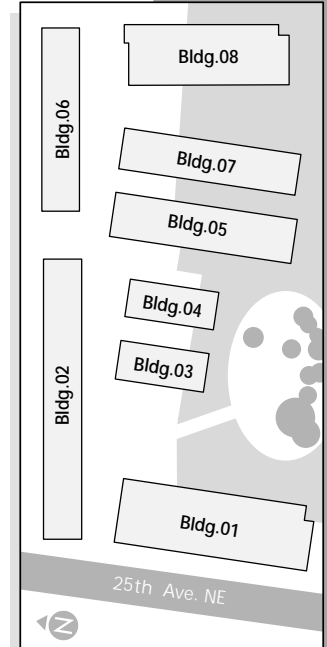

# NORDHEIM COURT

nordheimcourt.com

studio\_floorplan\_type a

unit style available in buildings 1, 8

neighborhood map\_nordheim court

Lorig Management Services

## request more information

by wire: 206.934.1200

by electron: nordheim@lorig.com

by snail: 5000 25th Avenue NE, Seattle, WA 98105

Furniture shown in the above illustration is representational only, actual furniture may vary from unit to unit.