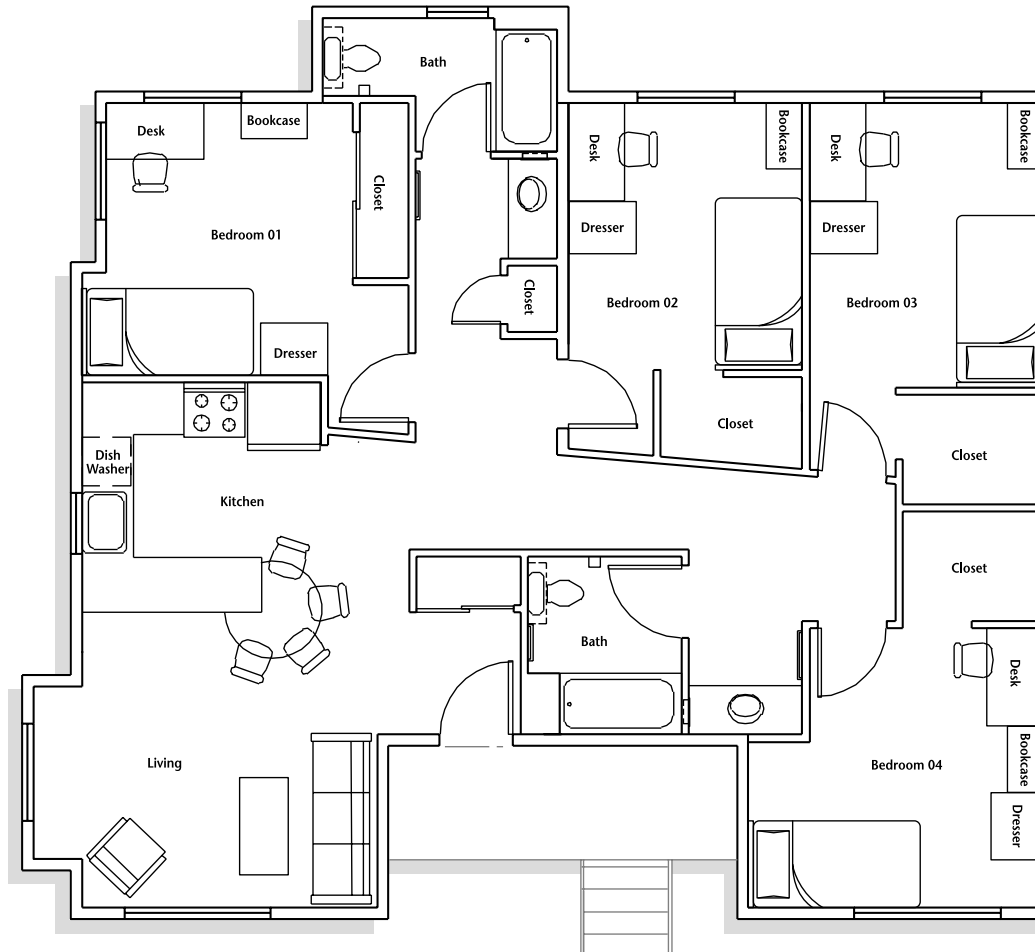

# NORDHEIM COURT

lower floor

unit style available in buildings 1, 8

upper floor

unit style available in buildings 1, 8

4 bedroom\_townhouse\_floorplan\_type b

# NORDHEIM COURT

bold\_vibrant\_connected

4 bedroom\_floorplan\_type c

unit style available in buildings 2, 3, 4, 5, 6, 7

# NORDHEIM COURT

bold\_vibrant\_connected

*lower floor*  
unit style available in  
buildings 2, 3, 4, 5, 6, 7

*upper floor*  
unit style available in  
buildings 2, 3, 4, 5, 6, 7

4 bedroom\_townhouse\_floorplan\_type d