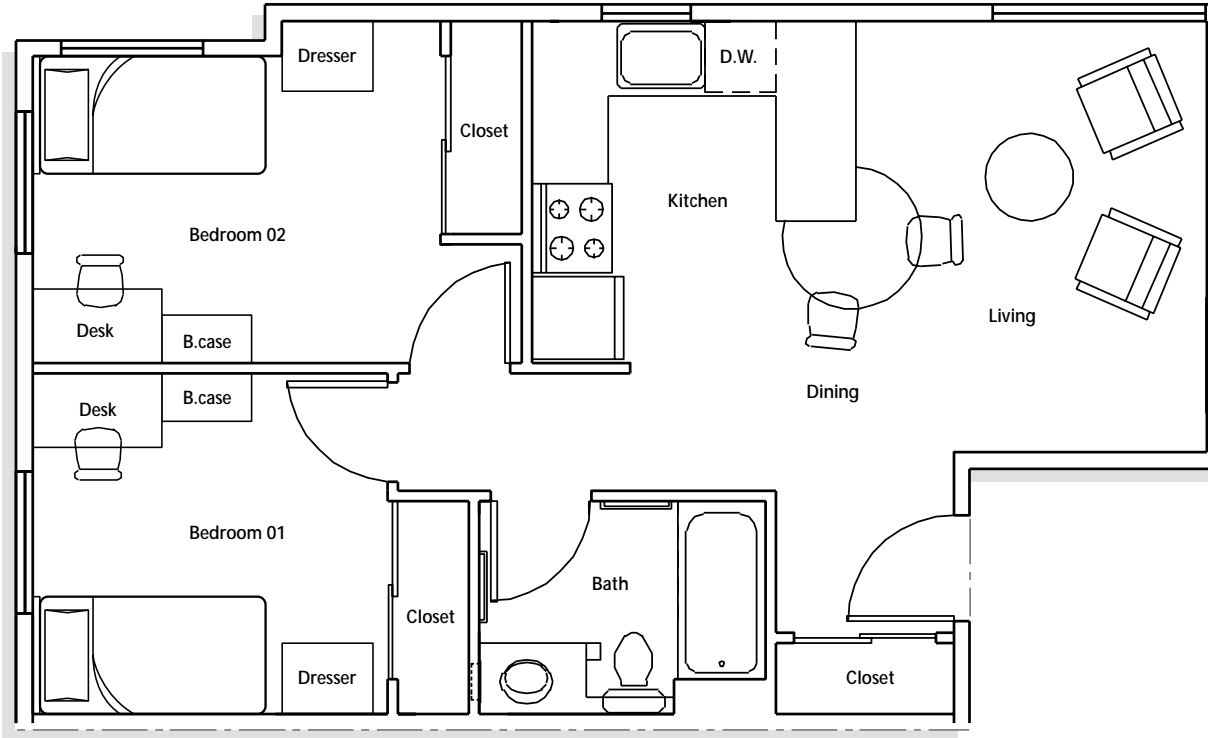

2 bedroom_floorplan_type b

unit style available in buildings 3, 4, 5, 7