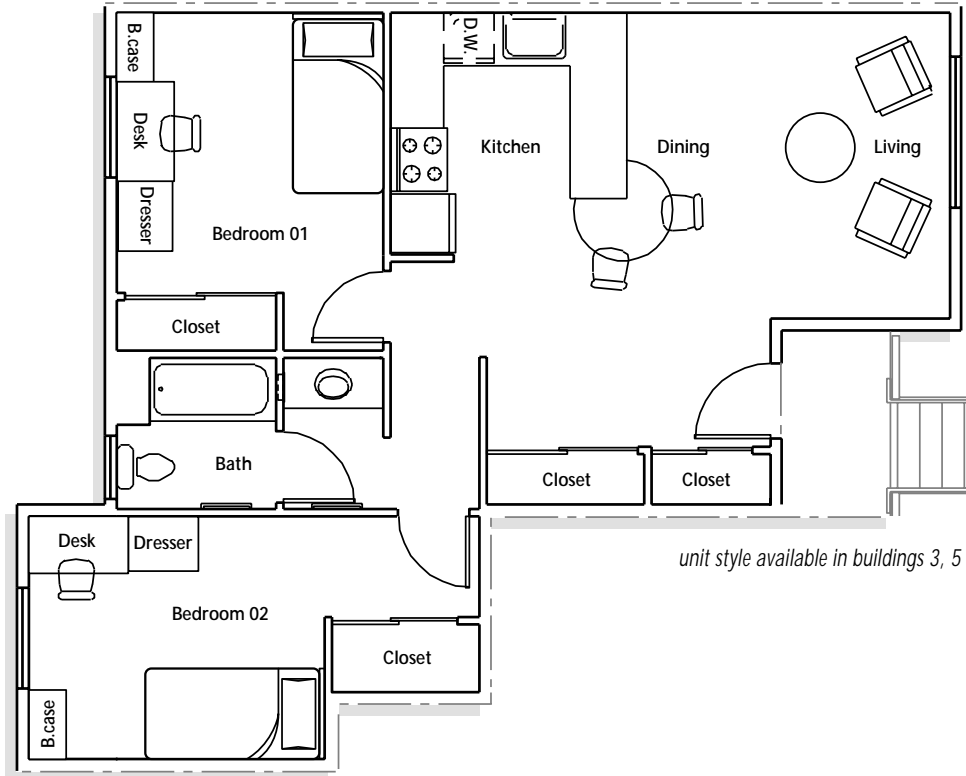

2 bedroom_floorplan_type c